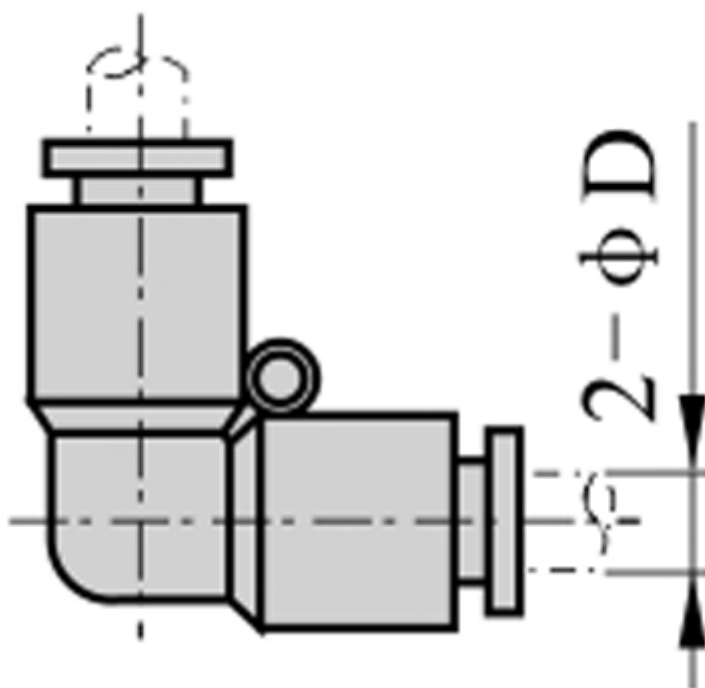

Data Sheet

Article number: 58EPV8

Description: Fitting EPV8
Elbow connector, diameter 8

Measures

D = 8